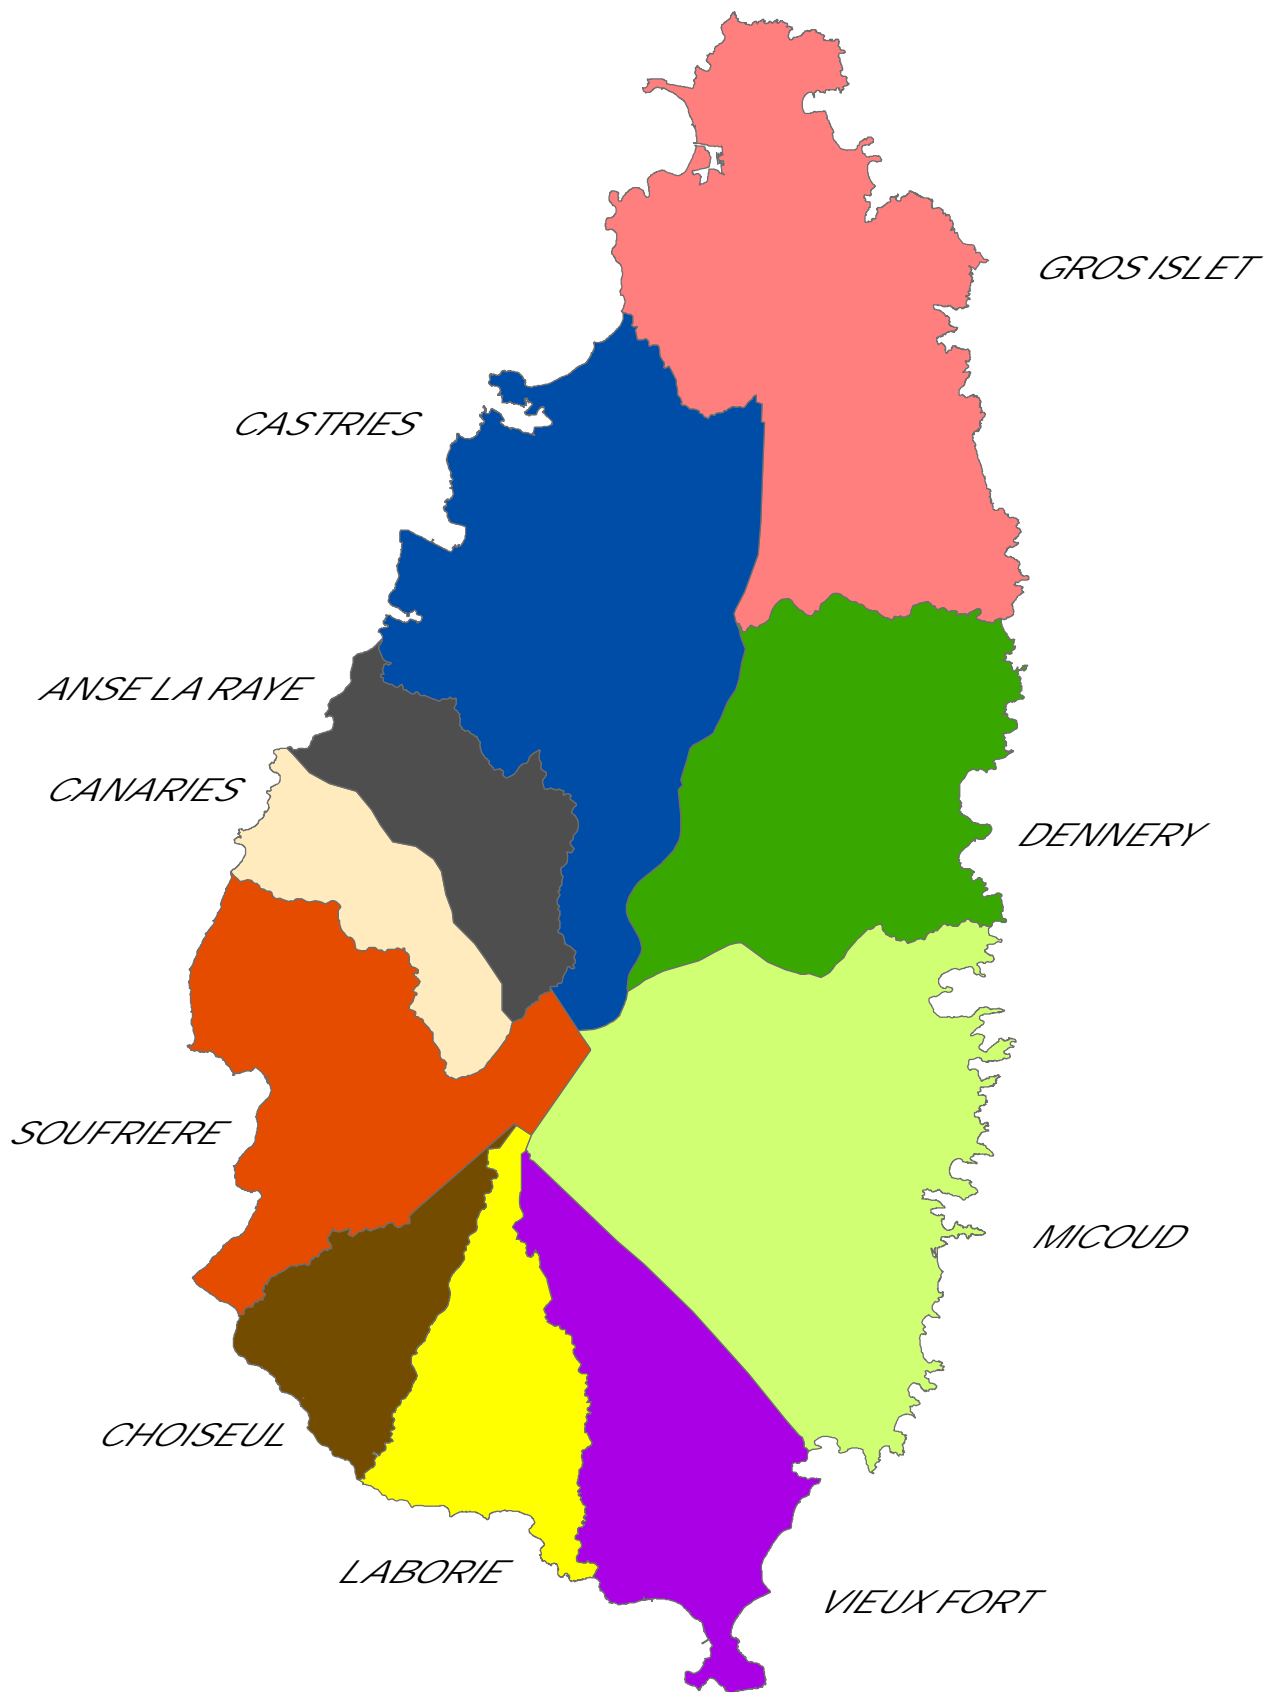

ADMINISTRATIVE DISTRICTS OF ST LUCIA

LEGEND

□ ADMINISTRATIVE DISTRICTS

0 2.5 5 10 Kilometers

SCALE 1 : 200,00

SOURCE : STATISTICS DEPT.
DRAWN BY D.HENRY